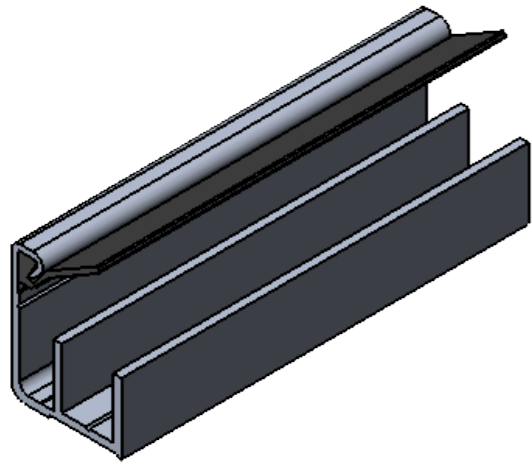

2EB TRUCK BEHIND THE WALL APPLICATION GUIDE OPTIONS

BOTH OF THESE OPTIONS MAY ALSO BE USED IN THE BETWEEN THE WALL APPLICATION BUT NOT COMMON

**ALEXTR-1423
MOUNTING ANGLE**

**ALEXTR-1421
STANDARD U
CHANNEL**

SEAL OPTIONS:

NO SEAL OPTIONS

2EB BEHIND THE WALL GUIDE SPECIFICATIONS

- FACE OF WALL MOUNTING APPLICATION.
- EXTRUDED MILL FINISH ALUMINUM.
- ALLOY 6063-T5
- AVAILABLE FINISHES
 - POWDER COATED TO MATCH
 - MILL FINISH

***BOTH GUIDES ARE UNIVERSAL AND MAY BE USED IN A BETWEEN THE WALL CONFIGURATION, BUT WAS DESIGNED FOR AND IS USED IN A MAJORITY OF BEHIND THE WALL APPLICATIONS.*