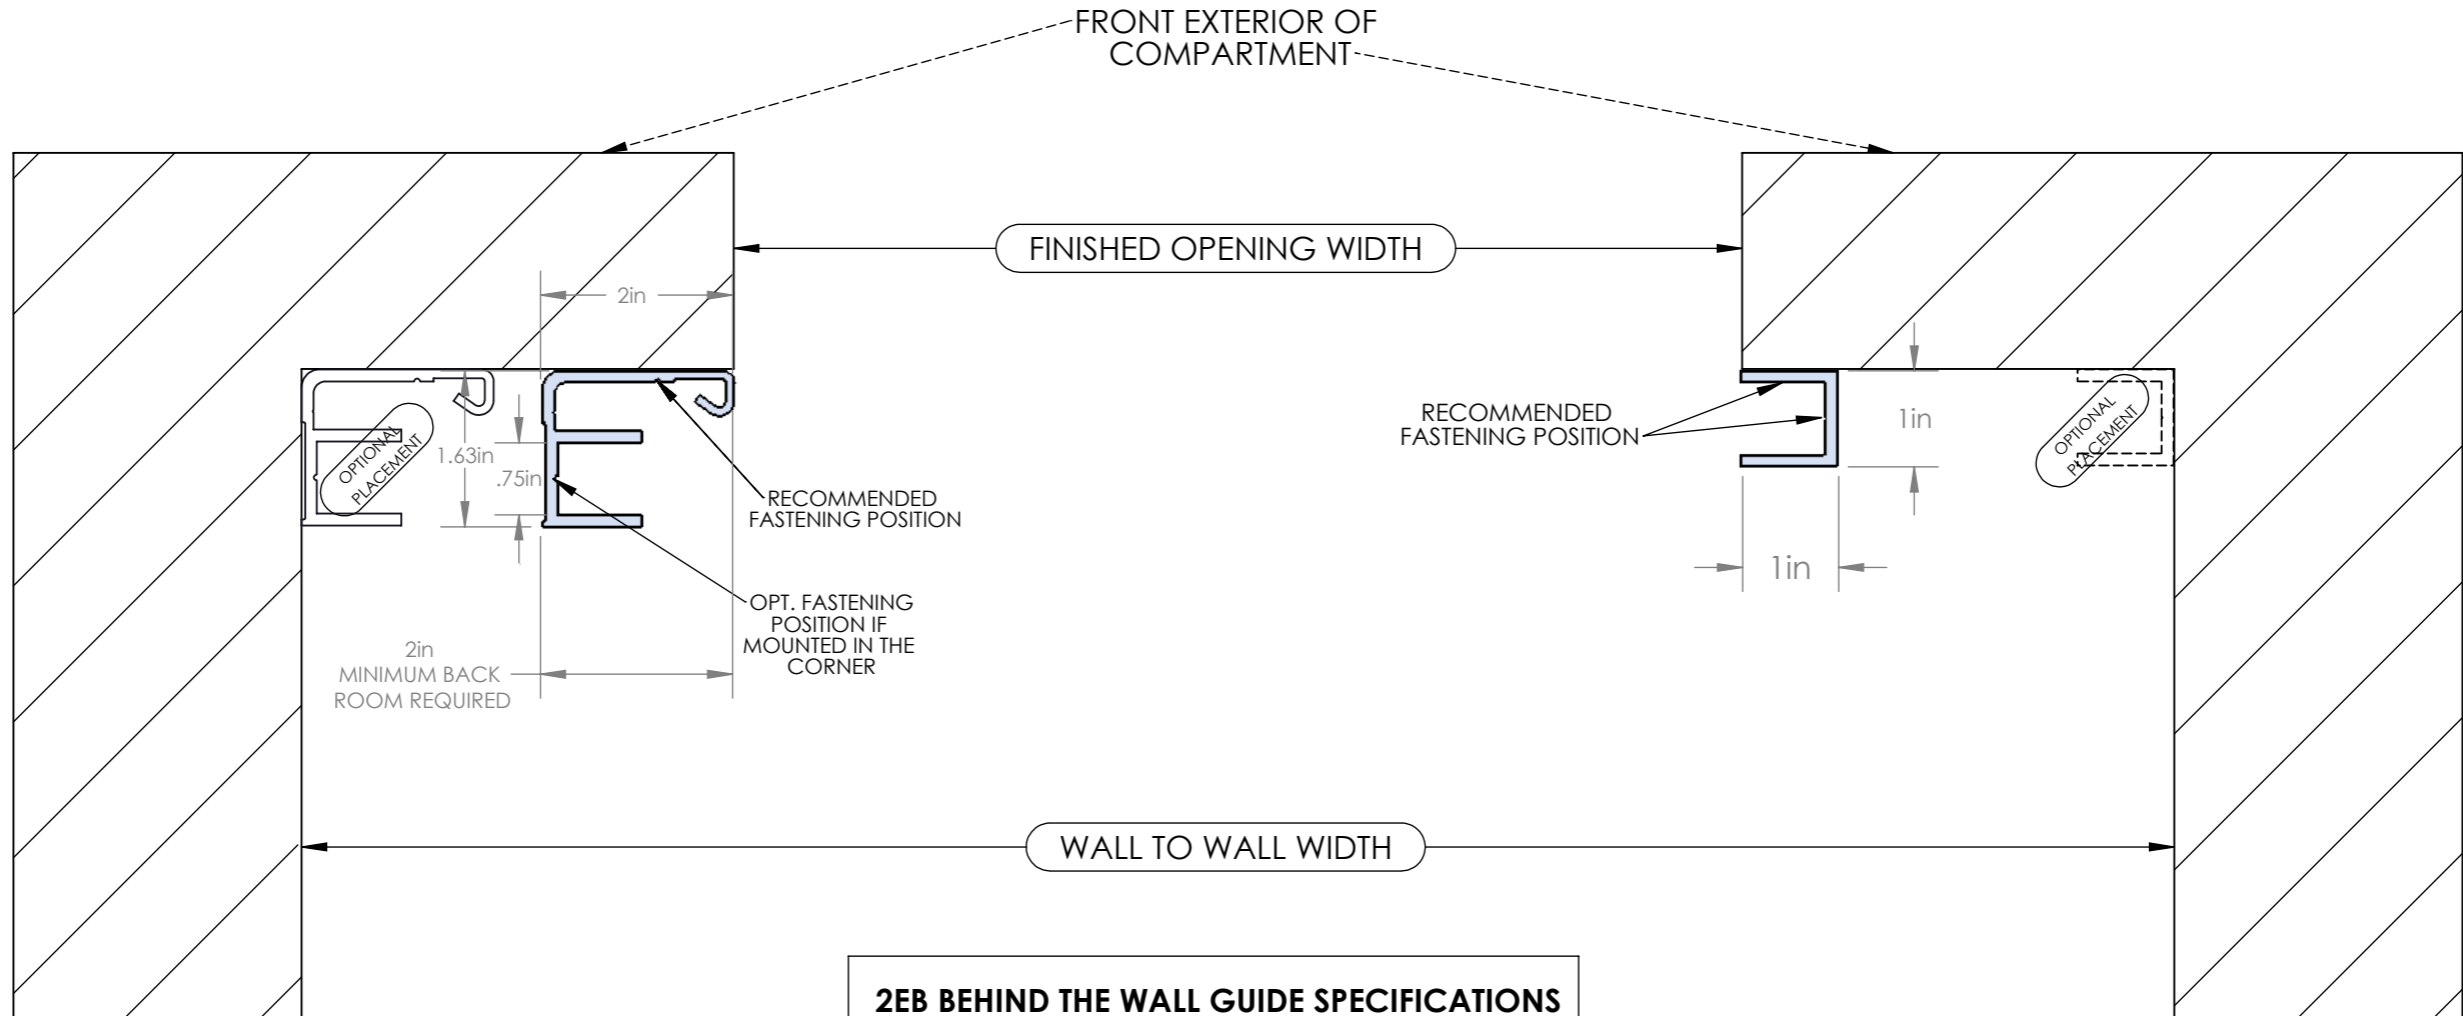

2EB TRUCK BEHIND THE WALL APPLICATION GUIDE OPTIONS

BOTH OF THESE OPTIONS MAY ALSO BE USED IN THE BETWEEN THE WALL APPLICATION BUT NOT COMMON

**ALEXTR-1423
MOUNTING ANGLE**

**ALEXTR-1421
STANDARD U
CHANNEL**

SEAL OPTIONS:

NO SEAL OPTIONS

2EB BEHIND THE WALL GUIDE SPECIFICATIONS

- FACE OF WALL MOUNTING APPLICATION.
- EXTRUDED MILL FINISH ALUMINUM.
- ALLOY 6063-T5
- AVAILABLE FINISHES
 - POWDER COATED TO MATCH
 - MILL FINISH

***BOTH GUIDES ARE UNIVERSAL AND MAY BE USED IN A BETWEEN THE WALL CONFIGURATION, BUT WAS DESIGNED FOR AND IS USED IN A MAJORITY OF BEHIND THE WALL APPLICATIONS.*